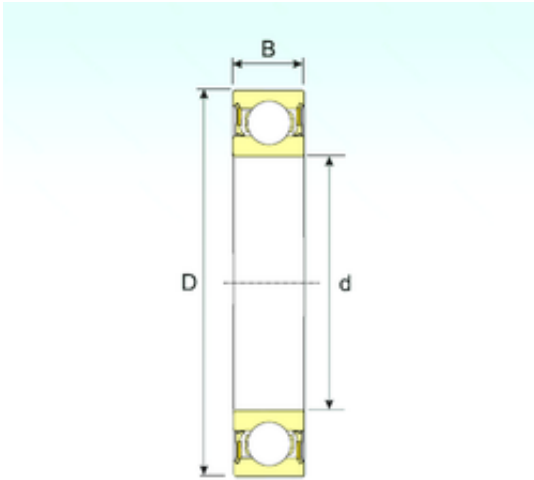

KOYO MANUFACTURING (THAILAND)CO.,LTD.

30 mm x 55 mm x 13 mm ISB 6006-2RZ deep groove ball bearings

Bearing No. 6006-2RZ

Size	30x55x13 mm
Bore Diameter	30 mm
Outer Diameter	55 mm
Width	13 mm
d	30 mm
D	55 mm
B	13 mm
C	13 mm
Weight	0,12 Kg
Basic dynamic load rating (C)	13,53 kN
Basic static load rating (C0)	8,14 kN

6006-2RZ Bearing 2D drawings and 3D CAD models