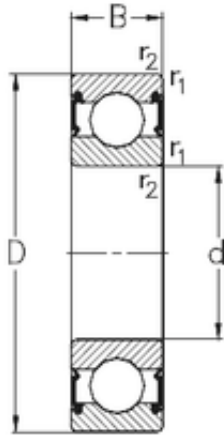

KOYO MANUFACTURING (THAILAND) CO., LTD.

25 mm x 62 mm x 17 mm NKE 6305-RS2 deep groove ball bearings

Bearing No. 6305-RS2

Size	25x62x17 mm
Bore Diameter	25 mm
Outer Diameter	62 mm
Width	17 mm
d	25 mm
D	62 mm
B	17 mm
C	17 mm
r1 min.	1,1 mm
r2 min.	1,1 mm
Weight	0,232 Kg
Basic dynamic load rating (C)	22,4 kN
Basic static load rating (C0)	11,5 kN

6305-RS2 Bearing 2D drawings and 3D CAD models