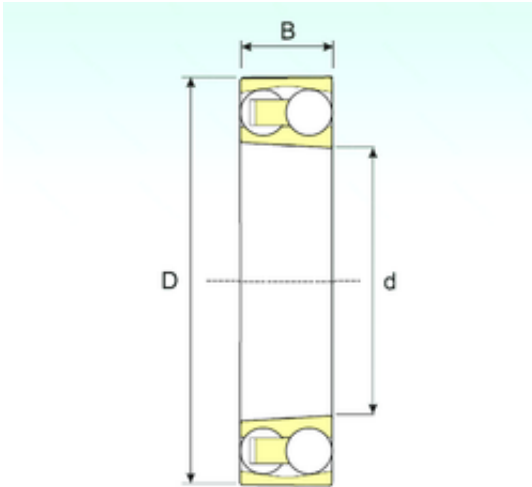

KOYO MANUFACTURING (THAILAND)CO.,LTD.

25 mm x 62 mm x 17 mm ISB 1305 KTN9 self aligning ball bearings

Bearing No. 1305 KTN9

Size	25x62x17 mm
Bore Diameter	25 mm
Outer Diameter	62 mm
Width	17 mm
d	25 mm
D	62 mm
B	17 mm
C	17 mm
Weight	0,26 Kg
Basic dynamic load rating (C)	18,62 kN
Basic static load rating (C0)	5,29 kN
(Grease) Lubrication Speed	11475 r/min