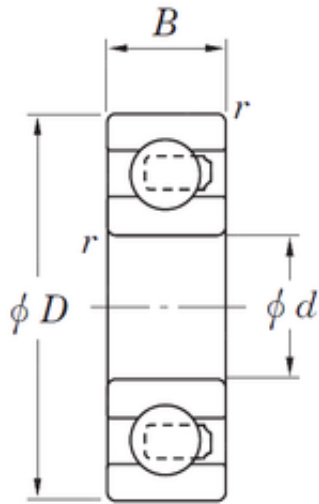

KOYO MANUFACTURING (THAILAND)CO.,LTD.

25 mm x 52 mm x 15 mm KOYO NC6205 deep groove ball bearings

Bearing No. NC6205

Size	25x52x15 mm
Bore Diameter	25 mm
Outer Diameter	52 mm
Width	15 mm
d	25 mm
D	52 mm
B	15 mm
C	15 mm
r	1 mm

NC6205 Bearing 2D drawings and 3D CAD models