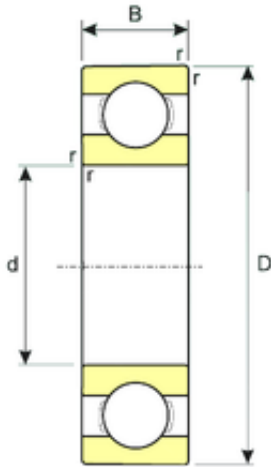

KOYO MANUFACTURING (THAILAND)CO.,LTD.

25 mm x 52 mm x 15 mm ISB 6205 deep groove ball bearings

Bearing No. 6205

Size	25x52x15 mm
Bore Diameter	25 mm
Outer Diameter	52 mm
Width	15 mm
d	25 mm
D	52 mm
B	15 mm
C	15 mm
Weight	0,13 Kg
Basic dynamic load rating (C)	14,5 kN
Basic static load rating (C0)	7,7 kN
(Grease) Lubrication Speed	13770 r/min

6205 Bearing 2D drawings and 3D CAD models