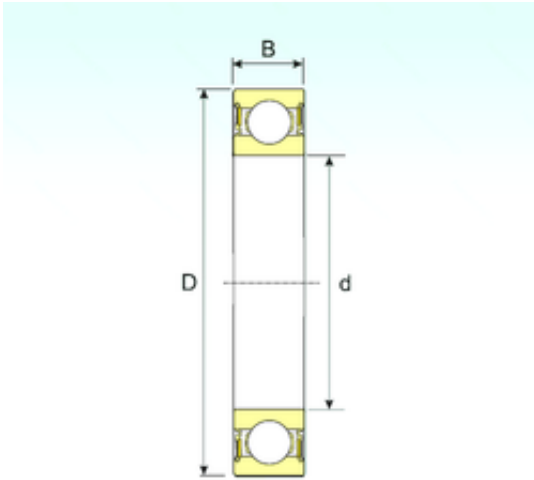

# KOYO MANUFACTURING (THAILAND)CO.,LTD.

25 mm x 52 mm x 15 mm ISB 6205-2RS deep groove ball bearings

Bearing No. 6205-2RS

Size	25x52x15 mm
Bore Diameter	25 mm
Outer Diameter	52 mm
Width	15 mm
d	25 mm
D	52 mm
B	15 mm
C	15 mm
Weight	0,13 Kg
Basic dynamic load rating (C)	14,51 kN
Basic static load rating (C0)	7,65 kN

6205-2RS Bearing 2D drawings and 3D CAD models