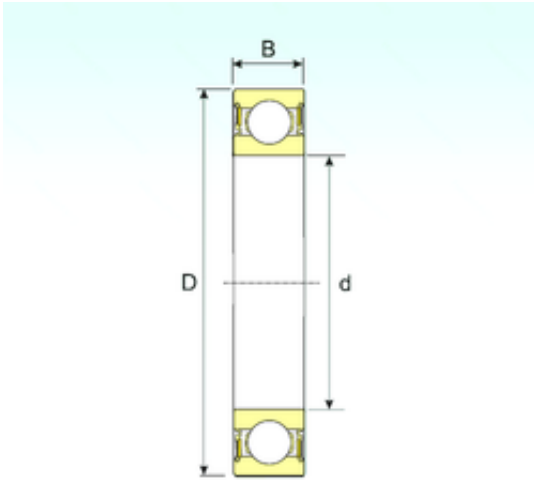

KOYO MANUFACTURING (THAILAND)CO.,LTD.

105 mm x 160 mm x 26 mm ISB 6021-2RS deep groove ball bearings

Bearing No. 6021-2RS

Size	105x160x26 mm
Bore Diameter	105 mm
Outer Diameter	160 mm
Width	26 mm
d	105 mm
D	160 mm
B	26 mm
C	26 mm
Weight	1,6 Kg
Basic dynamic load rating (C)	74,6 kN
Basic static load rating (C0)	64,2 kN

6021-2RS Bearing 2D drawings and 3D CAD models