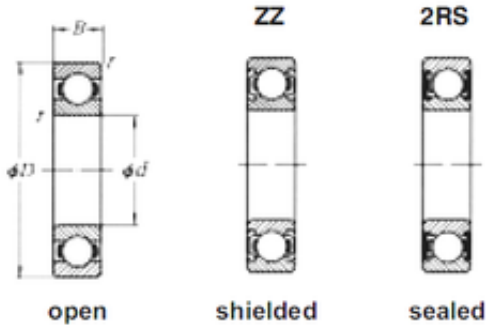

KOYO MANUFACTURING (THAILAND)CO.,LTD.

105 mm x 160 mm x 26 mm Loyal 6021-2RS
deep groove ball bearings

Bearing No. 6021-2RS

Size	105x160x26 mm
Bore Diameter	105 mm
Outer Diameter	160 mm
Width	26 mm
d	105 mm
D	160 mm
B	26 mm
C	26 mm

6021-2RS Bearing 2D drawings and 3D CAD models